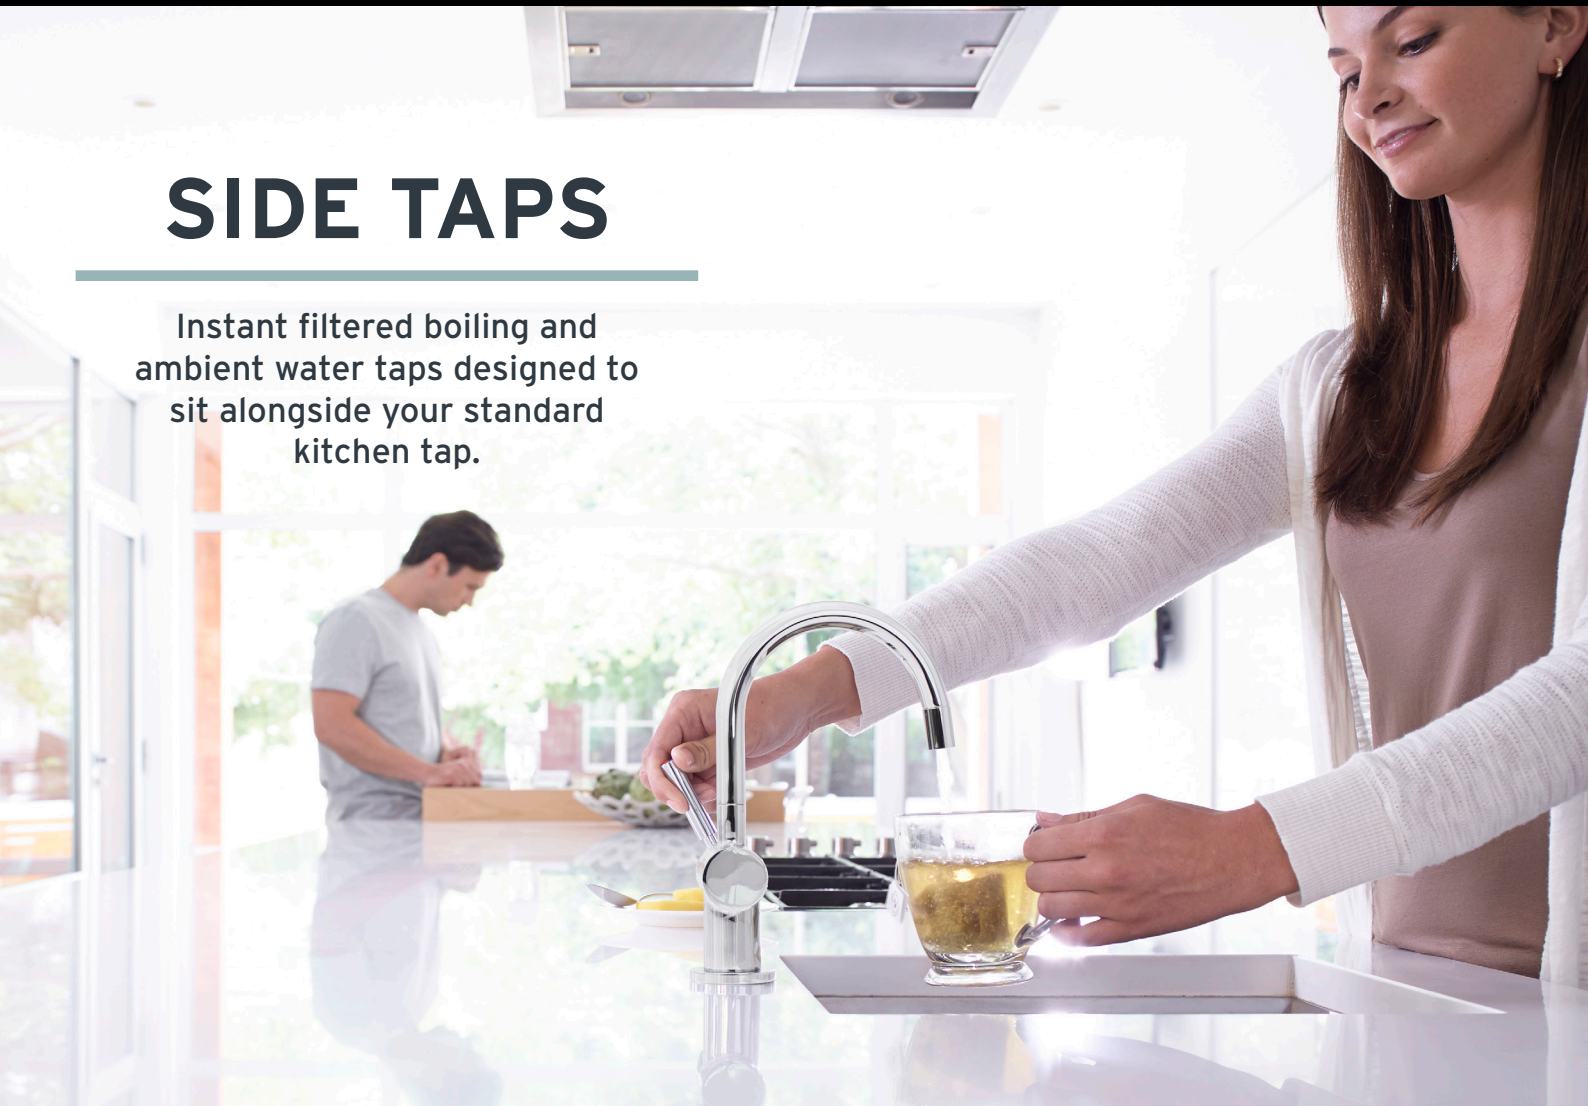

# SIDE TAPS

Instant filtered boiling and ambient water taps designed to sit alongside your standard kitchen tap.

The Hottap range dispenses boiling water for instant hot drinks and helping with countless kitchen tasks. The HC3300 & HC1100 also gives you instant filtered ambient drinking water. Perfect for reducing the need for bottled water or cumbersome water jugs.

## FEATURES

- Modern contemporary side tap designed to sit next to a standard mixer tap
- Instant filtered boiling water (H3300 & GN1100)
- Instant filtered boiling and ambient water (HC3300 & HC1100)
- Auto-lock, multi-step boiling water lever on models HC3300 & H3300
- Swivel spout
- 2 Year Parts and Labour Limited Warranty