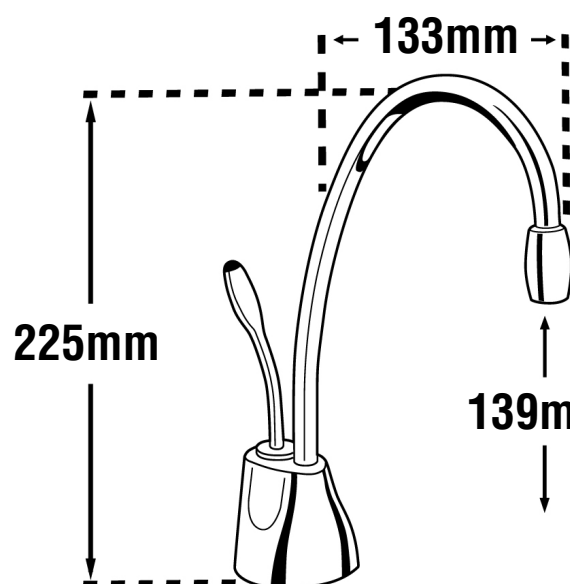

Hottap™ GN1100

SPECIFICATION SHEET

Product Code	20050C
Required Supply Pressure	1.7-8.6 bar
Required Hole Diameter	35 - 38mm
Power Supply	1 x 10 amp GPO)
NeoTank Capacity	2.5L Stainless steel tank
NeoTank Dimensions	310 x 206 x 157mm
Warranty	2 Years (tap & tank) - In-home parts & service
Watermark Certified	Yes

TECHNICAL DRAWINGS

GN1100