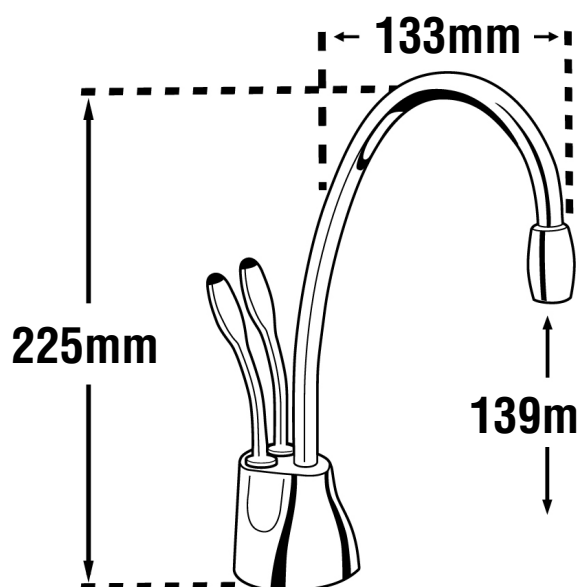

Hottap™ HC1100

SPECIFICATION SHEET

Product Code	20060C
Required Supply Pressure	1.7-8.6 bar
Required Hole Diameter	35 - 38mm
Power Supply	1 x 10 amp GPO)
NeoTank Capacity	2.5L Stainless steel tank
NeoTank Dimensions	310 x 206 x 157mm
Warranty	2 Years (tap & tank) - In-home parts & service
Watermark Certified	Yes

TECHNICAL DRAWINGS

HC1100